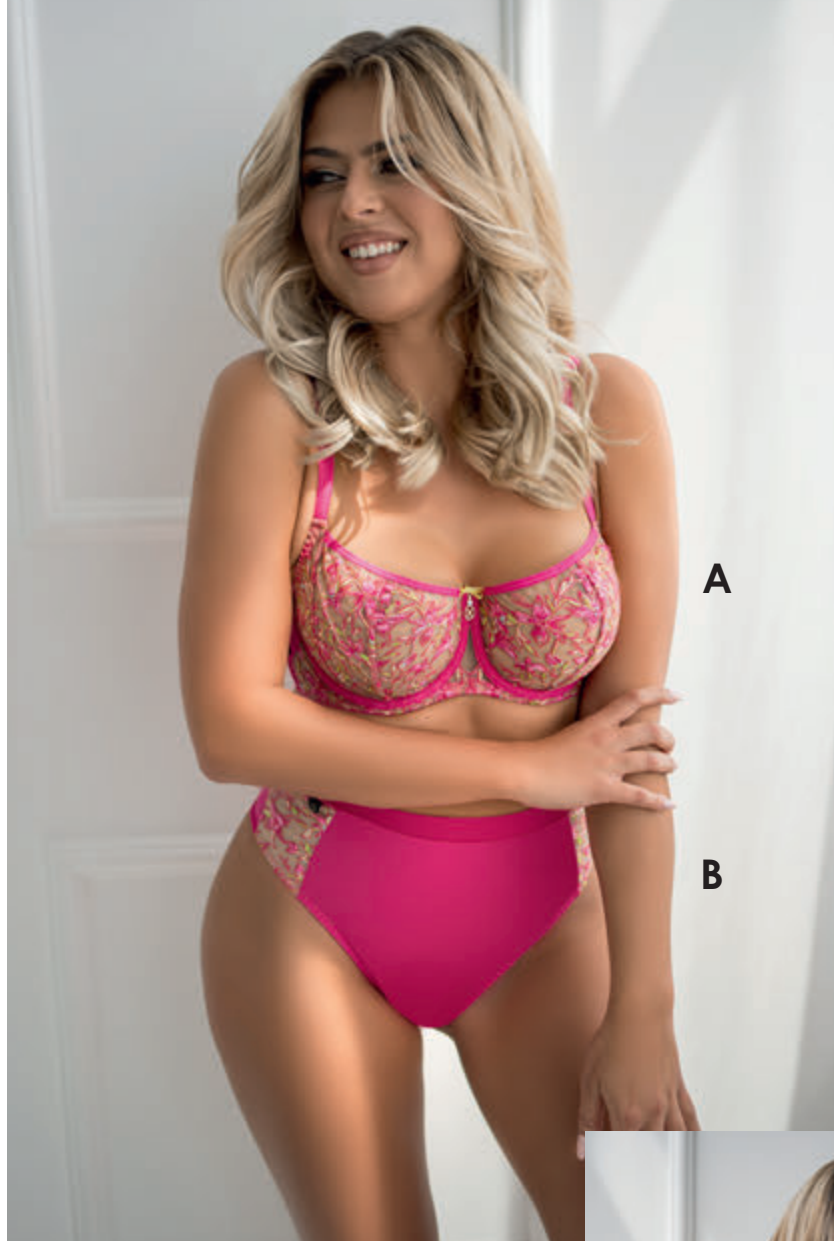

EU SIZE:

XS-S-M-L-XL-2XL

A

B

A. HALF CUP SOFT | 30Y SS22 F01 L1000 PL

EU SIZE:

- 60 E-F-FF-G-GG-H-HH-I-J-JJ-K-KK-L
- 65 DD-E-F-FF-G-GG-H-HH-I-J-JJ-K-KK
- 70 D-DD-E-F-FF-G-GG-H-HH-I-J-JJ-K
- 75 C-D-DD-E-F-FF-G-GG-H-HH-I-J-JJ
- 80 B-C-D-DD-E-F-FF-G-GG-H-HH-I-J
- 85 B-C-D-DD-E-F-FF-G-GG-H-HH-I
- 90 B-C-D-DD-E-F-FF-G-GG-H-HH
- 95 B-C-D-DD-E-F-FF-G-GG-H
- 100 B-C-D-DD-E-F-FF-G-GG
- 105 B-C-D-DD-E-F-FF-G