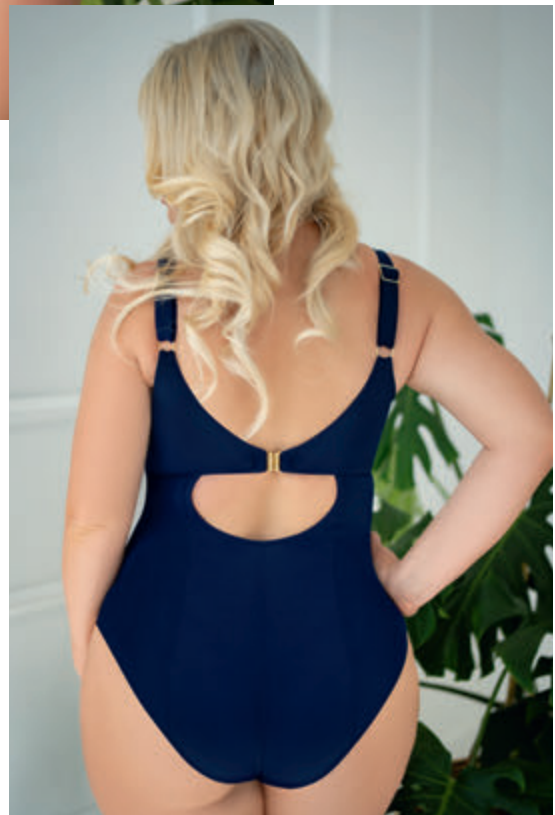

B. BRIEFS | SS23 BW05 BWP030 NO

EU SIZE:

- S-M-L-XL-2XL

A. BODY SOFT | SS23 BW05 BWB1109 NO

EU SIZE:

- 60 G-GG-H-HH-I-J-JJ-K-KK-L-M-N-O-P-R-S
- 65 G-GG-H-HH-I-J-JJ-K-KK-L-M-N-O-P-R
- 70 F-FF-G-GG-H-HH-I-J-JJ-K-KK-L-M-N-O-P
- 75 E-F-FF-G-GG-H-HH-I-J-JJ-K-KK-L-M-N-O
- 80 D-DD-E-F-FF-G-GG-H-HH-I-J-JJ-K-KK-L-M-N
- 85 D-DD-E-F-FF-G-GG-H-HH-I-J-JJ-K-KK-L-M
- 90 D-DD-E-F-FF-G-GG-H-HH-I-J-JJ-K-KK-L
- 95 D-DD-E-F-FF-G-GG-H-HH-I-J-JJ-K-KK
- 100 D-DD-E-F-FF-G-GG-H-HH-I-J-JJ-K
- 105 D-DD-E-F-FF-G-GG-H-HH-I-J-JJ
- 110 D-DD-E-F-FF-G-GG-H-HH-I-J
- 115 D-DD-E-F-FF-G-GG-H-HH-I