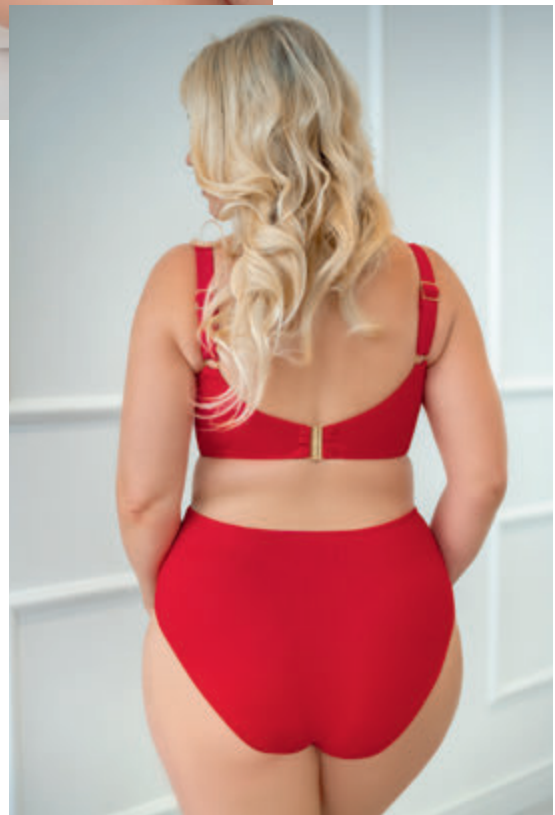

B. BRIEFS HIGH WAIST | SS23 BW04 BWP045 RE

EU SIZE:

- S-M-L-XL-2XL-3XL