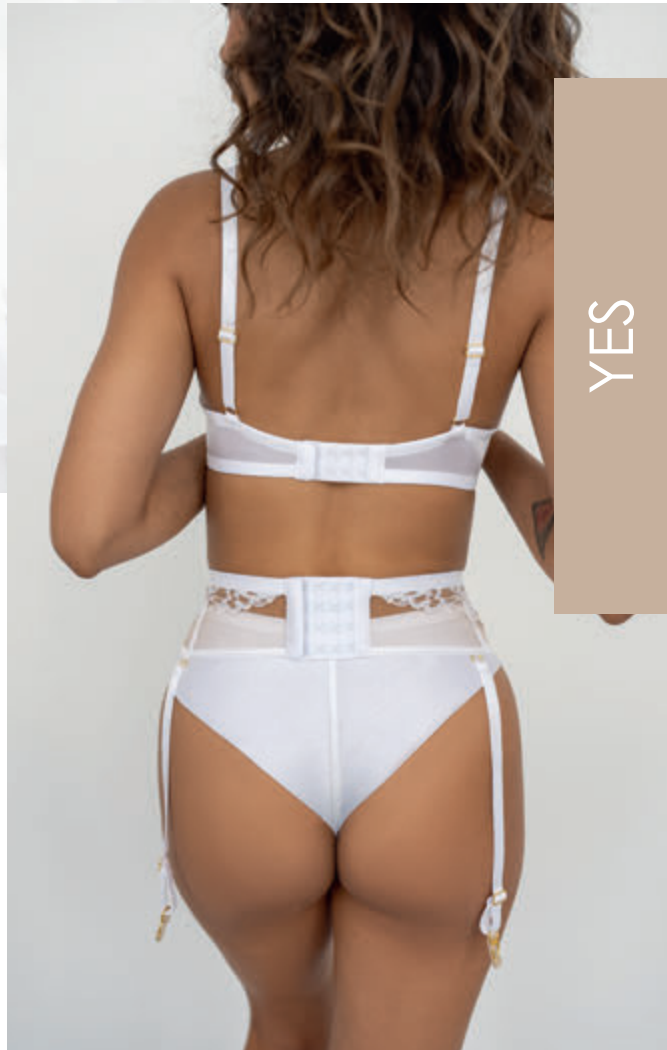

EU SIZE:

XS-S-M-L-XL-2XL-3XL-4XL

Yes

A. PUSH UP | SS23 09 L0600 WH

EU SIZE:

60 A-B-C-D-DD-E-F-FF-G-GG-H-HH

65 A-B-C-D-DD-E-F-FF-G-GG-H

70 A-B-C-D-DD-E-F-FF-G-GG