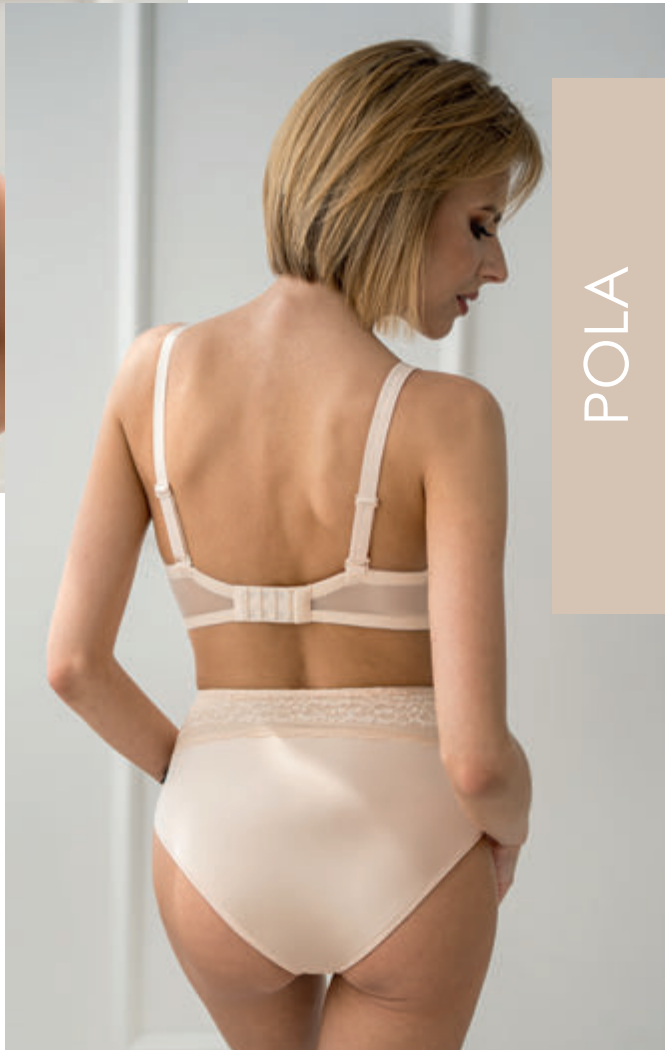

B. STRING HIGH WAIST | SS23 08 LP013 CL

EU SIZE:

- XS-S-M-L-XL-2XL-3XL

MISS

Pola

**A. BRASSIERE S-CLASS |
CN 00 F CN07 L 0106 CL**

EU SIZE:

60 C-D-DD-E-F-FF-G