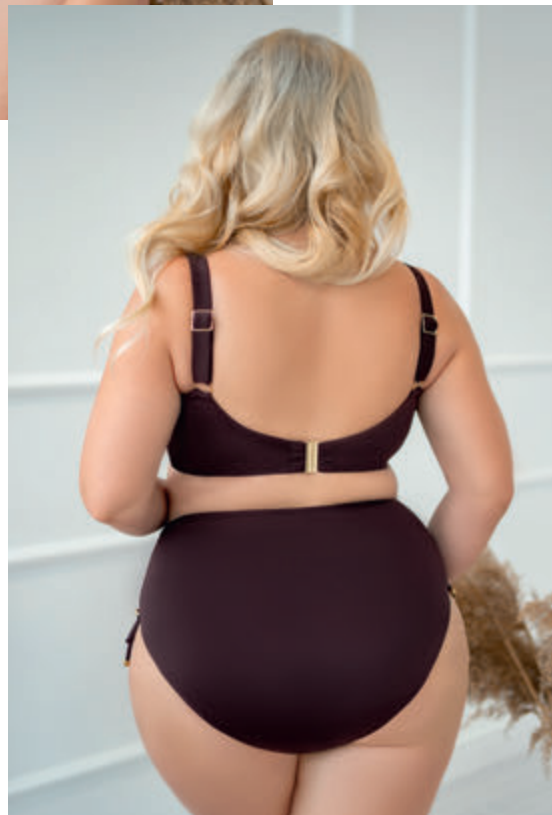

B. BRIEFS HIGH WAIST | SS23 BW02 BWP 045 CH

EU SIZE:

- S-M-L-XL-2XL-3XL