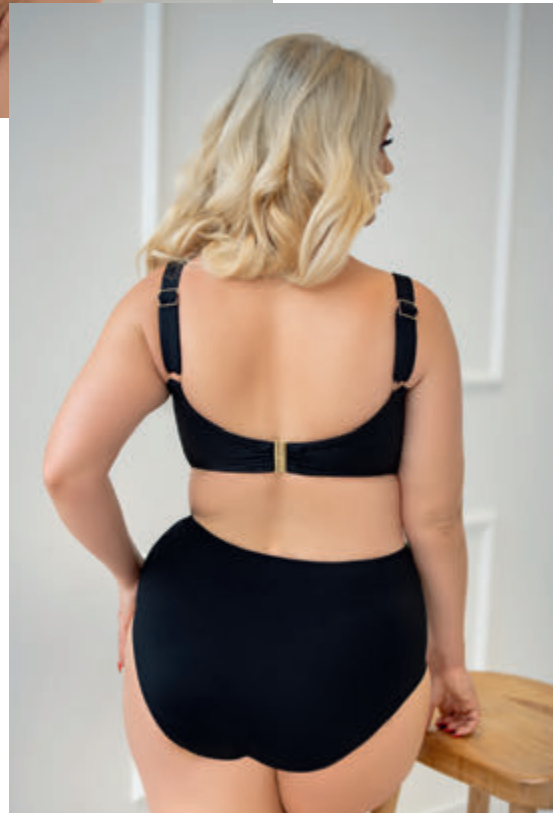

B. BRIEFS HIGH WAIST | SS23 BW03 BWP045 BF

EU SIZE:

- S-M-L-XL-2XL-3XL