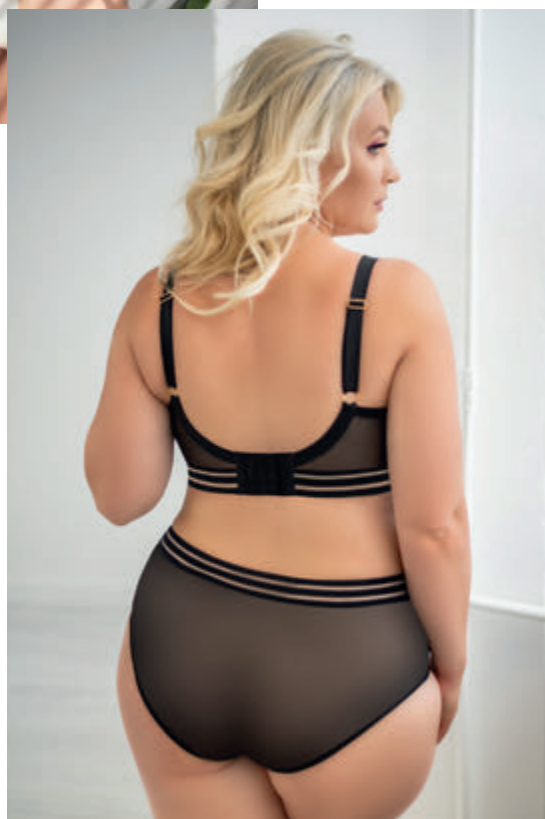

B. BRIEFS HIGH WAIST | SS23 05 LP045 BL

EU SIZE:

- XS-S-M-L-XL-2XL-3XL