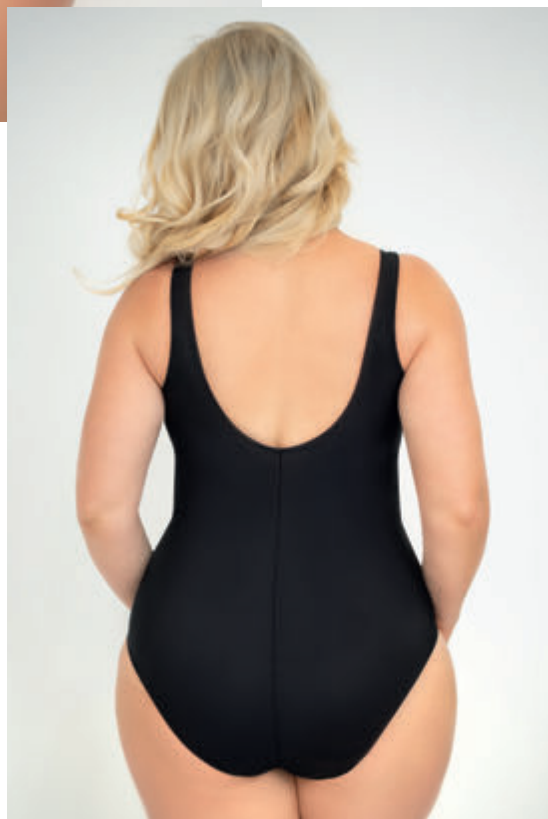

A

A. BODY SHAPER | SS23 BW07 BWB6300 BL

L-XL-2XL-3XL