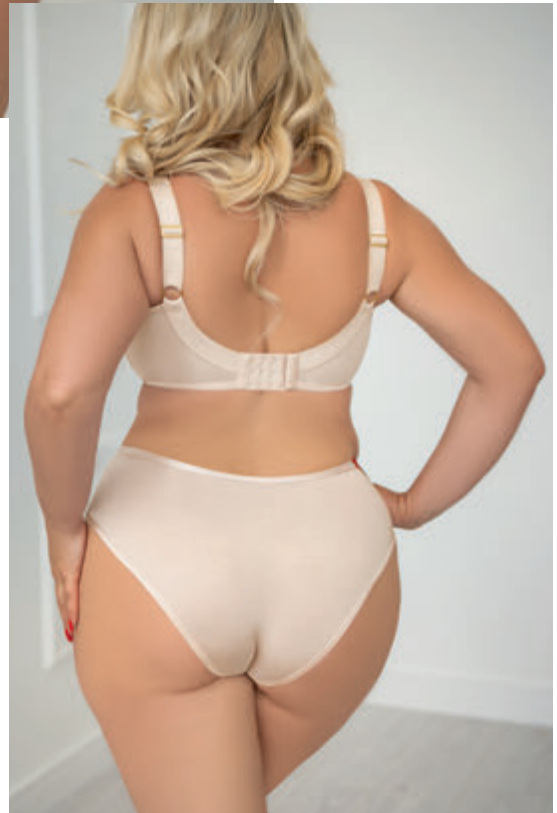

B. BRIEFS HIGH WAIST | SS23 08 LP045 CL

EU SIZE:

- XS-S-M-L-XL-2XL-3XL