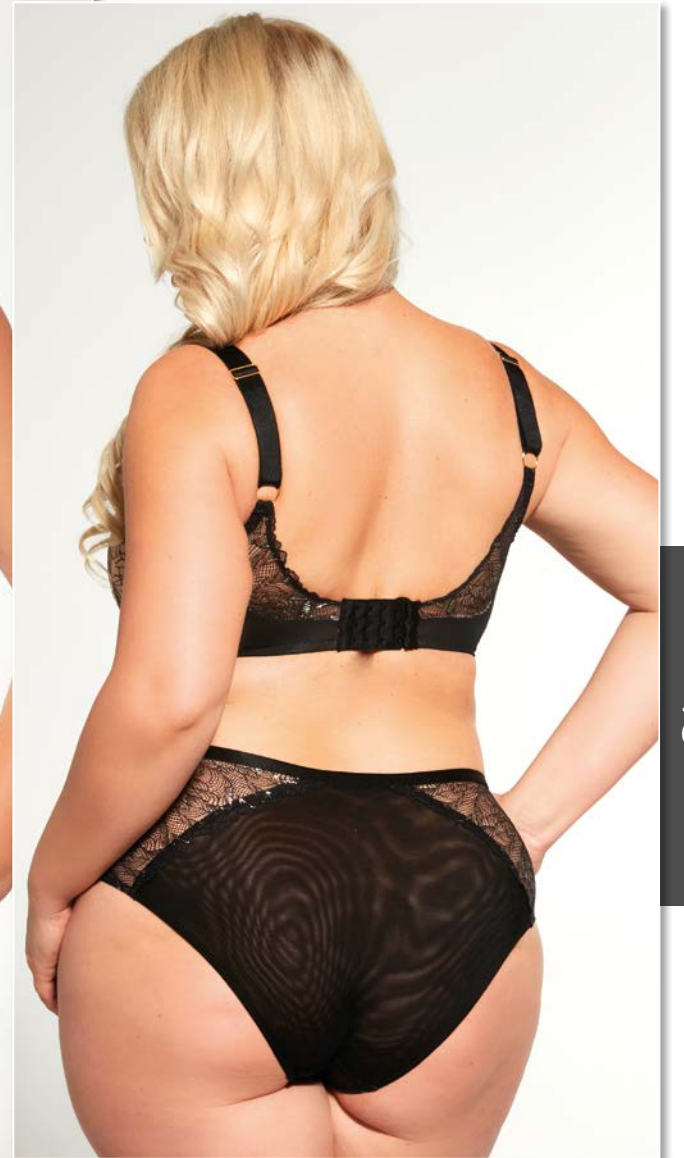

BRIEFS HIGH WAIST
30Y FW22 F03 LP045 BL
SIZE: **XS-3XL**

SOFT
30Y FW22 F03 L1102 BL
EU SIZE

- 60 G-GG-H-HH-I-J-JJ-K-KK-L-M-N-O
- 65 G-GG-H-HH-I-J-JJ-K-KK-L-M-N-O
- 70 F-FF-G-GG-H-HH-I-J-JJ-K-KK-L-M-N
- 75 E-F-FF-G-GG-H-HH-I-J-JJ-K-KK-L-M
- 80 D-DD-E-F-FF-G-GG-H-HH-I-J-JJ-K-KK-L
- 85 D-DD-E-F-FF-G-GG-H-HH-I-J-JJ-K-KK
- 90 D-DD-E-F-FF-G-GG-H-HH-I-J-JJ-K
- 95 D-DD-E-F-FF-G-GG-H-HH-I-J-JJ
- 100 D-DD-E-F-FF-G-GG-H-HH-I-J
- 105 D-DD-E-F-FF-G-GG-H-HH-I
- 110 D-DD-E-F-FF-G-GG-H-HH
- 115 D-DD-E-F-FF-G-GG-H