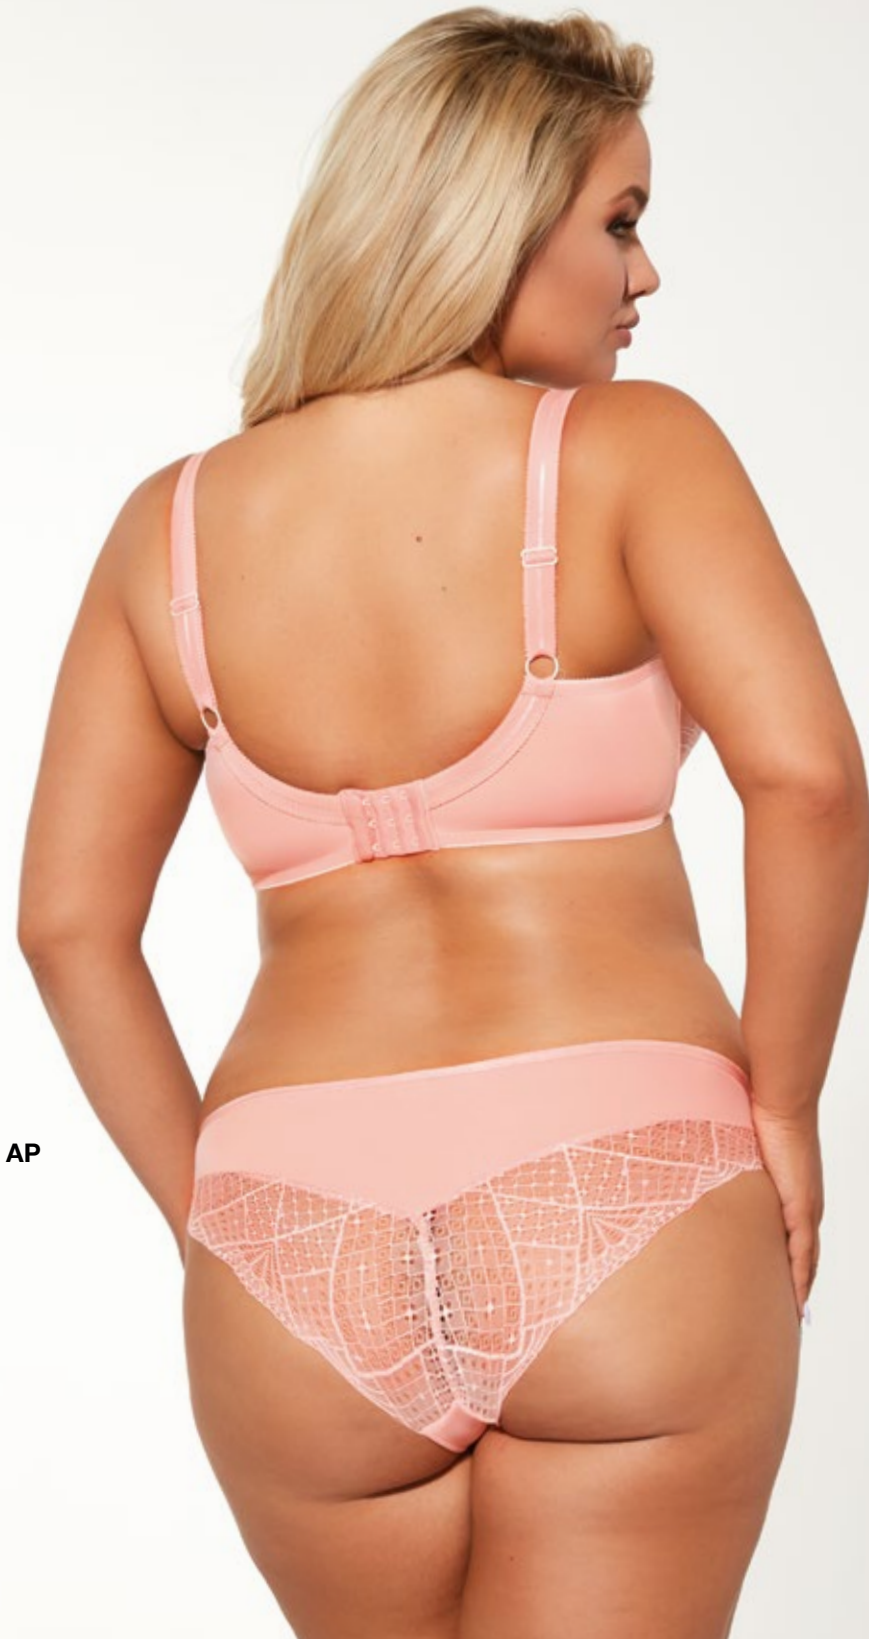

ARTICLE:
HALF CUP SOFT
SS 20 F06 L1000 AP

SIZE CHART:

60 E-L
65 DD-KK
70 D-K
75 C-JJ
80 B-J
85 B-I
90 B-HH
95 B-H
100 B-GG
105 B-G

BRIEFS | SS 20 F06 LP030 AP
SIZE : XS-XXXL

MAGNOLIA
HALF CUP SOFT

MAGNOLIA
HALF CUP SOFT