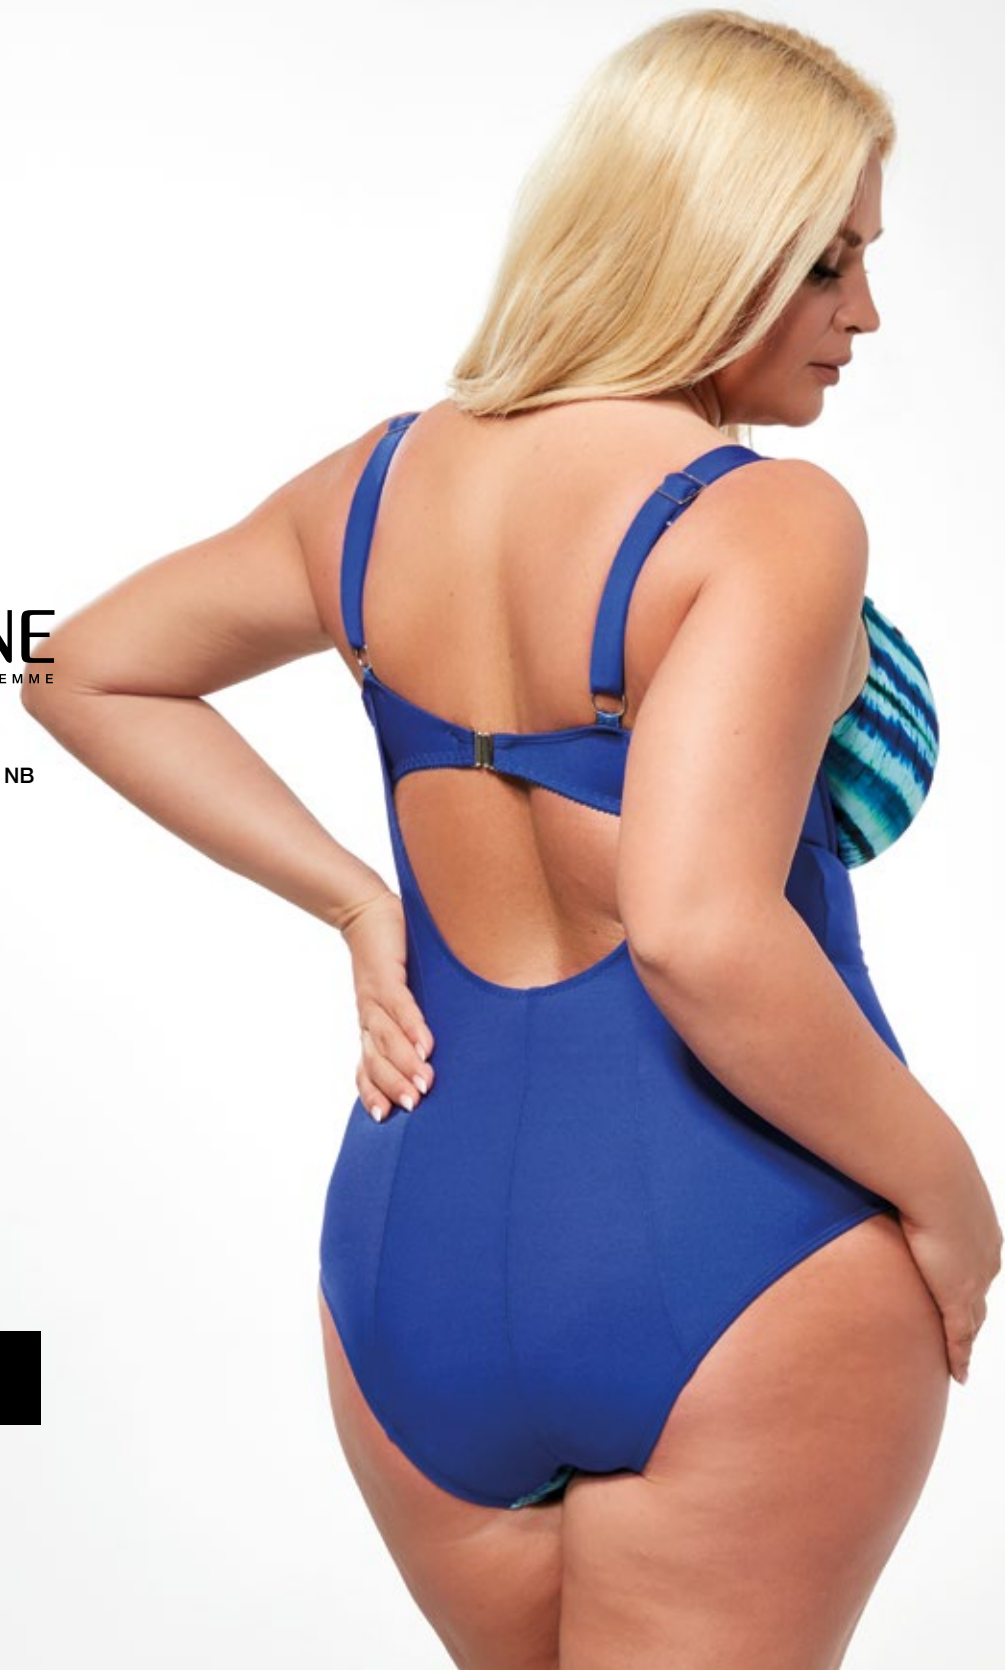

KRISLINE
LINGERIE DE FEMME

ARTICLE:
BODY SOFT
SS 20 BW 06 BWB1109 NB

SIZE CHART:

60 G-L
65 G-KK
70 F-K
75 E-JJ
80 D-J
85 D-I
90 D-HH
95 D-H
100 D-GG
105 D-G
110 D-FF
115 D-F

HOKKAIDO
BODY SOFT

KRISLINE
LINGERIE DE FEMME

HOKKAIDO
BODY SOFT